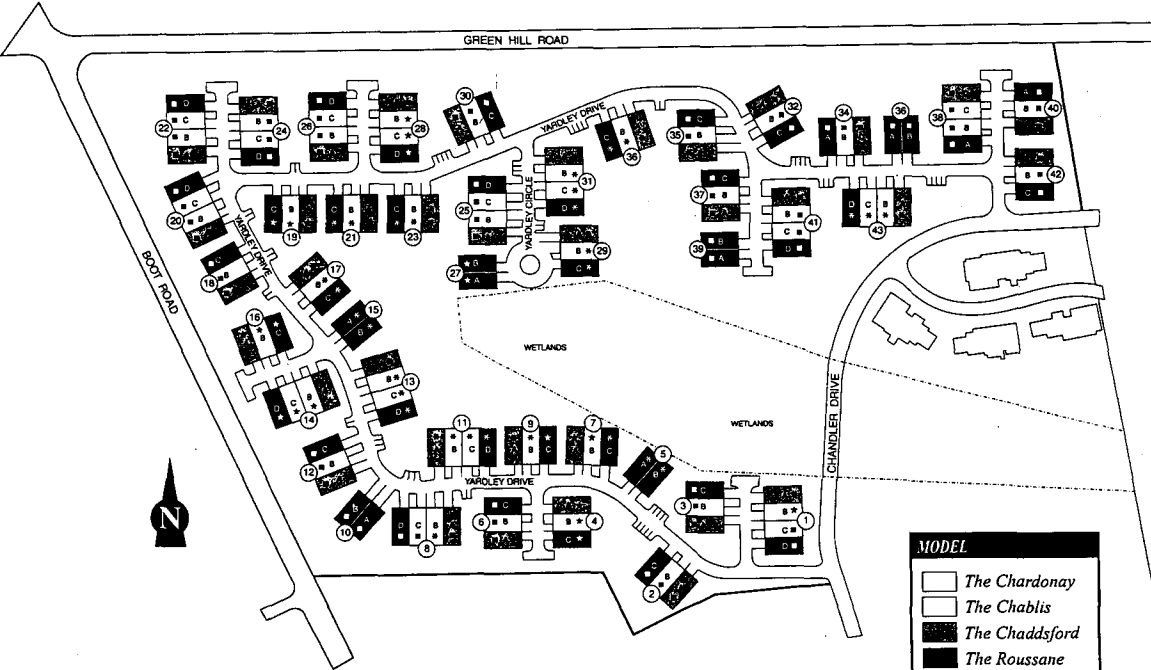

Site Plan - Yardley Village

MODEL	
	The Chardonay
	The Chablis
	The Chaddsford
	The Roussane
BASEMENT DESIGNATION	
	Full
	Walk-out
	Daylight

K. HOVNANIAN'S[®]
FOUR SEASONS
 at **HERSHEY'S MILL**

Overall Site Plan