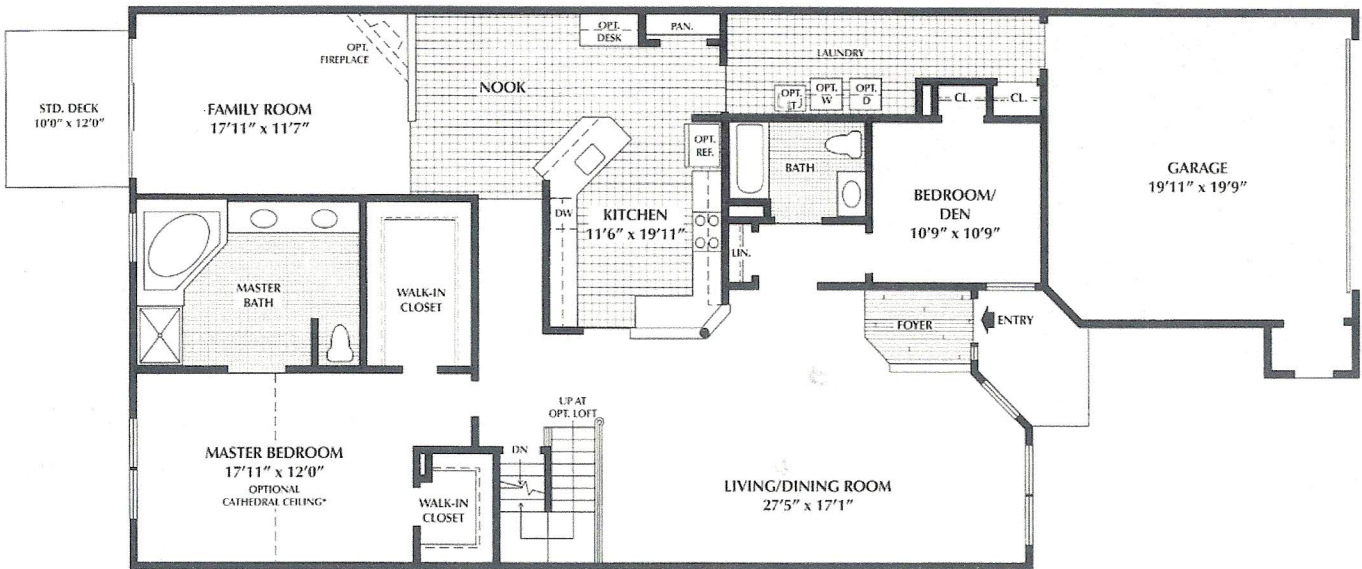

2103 Sq. Ft.
2 Bedrooms
2 Baths

2 Car Garage ..... 436 Sq. Ft.
Optional Loft ..... 596 Sq. Ft.
Optional Loft w/Bedroom ..... 1037 Sq. Ft.