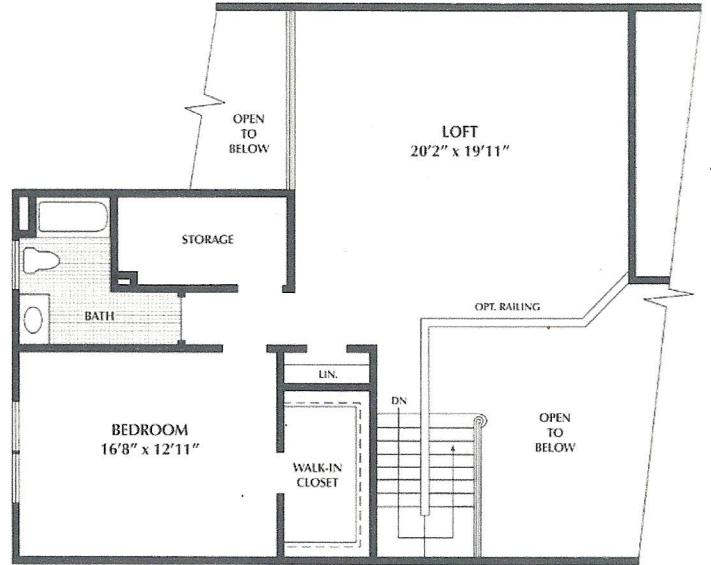

OPTIONAL LOFT WITH BEDROOM