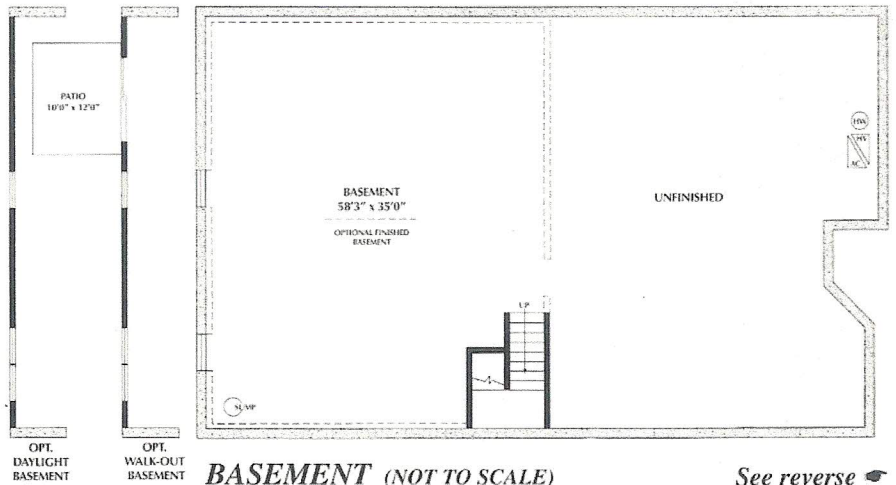

BASEMENT (NOT TO SCALE)

See reverse