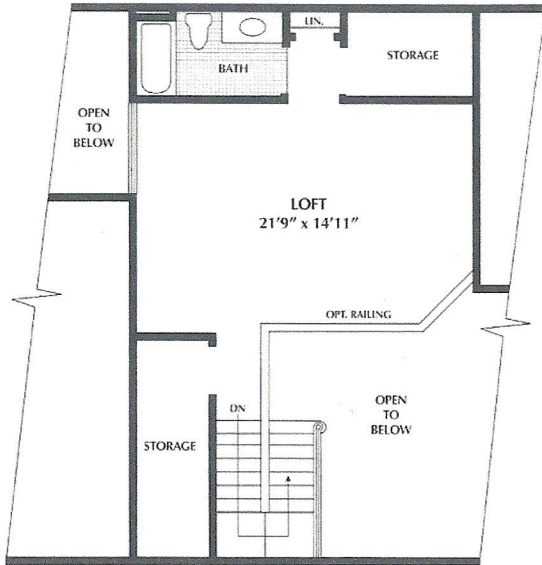

The Chablis

OPTIONAL LOFT