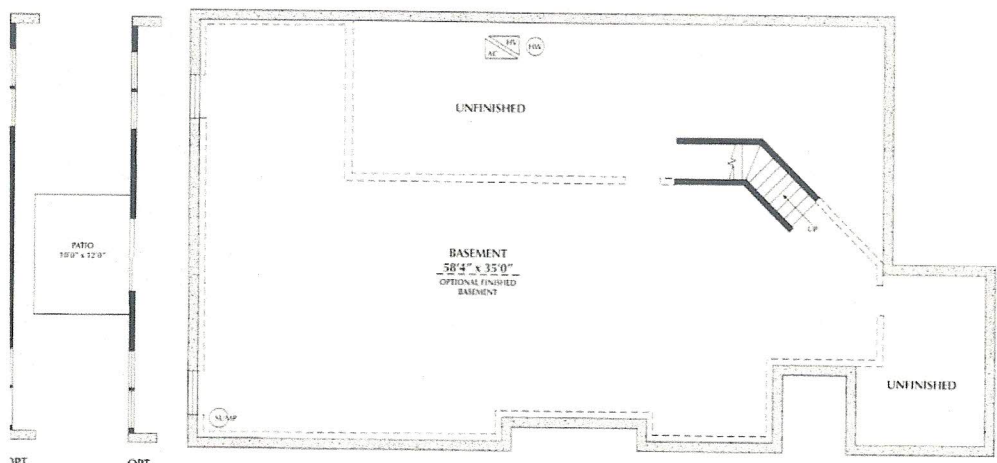

The Roussane

3153 Sq. Ft.
3 Bedrooms
3 Baths
Loft

2 Car Garage 434 Sq. Ft.

SECOND FLOOR

BASEMENT (NOT TO SCALE)

K. HOVNIANIAN'S®
FOUR SEASONS
at **HERSHEY'S MILL**

All dimensions are approximate.
Purchasers must review detailed architectural drawings available in the Sales Office to ensure accuracy and understanding of home chosen. See plans for column locations in basements.

See reverse