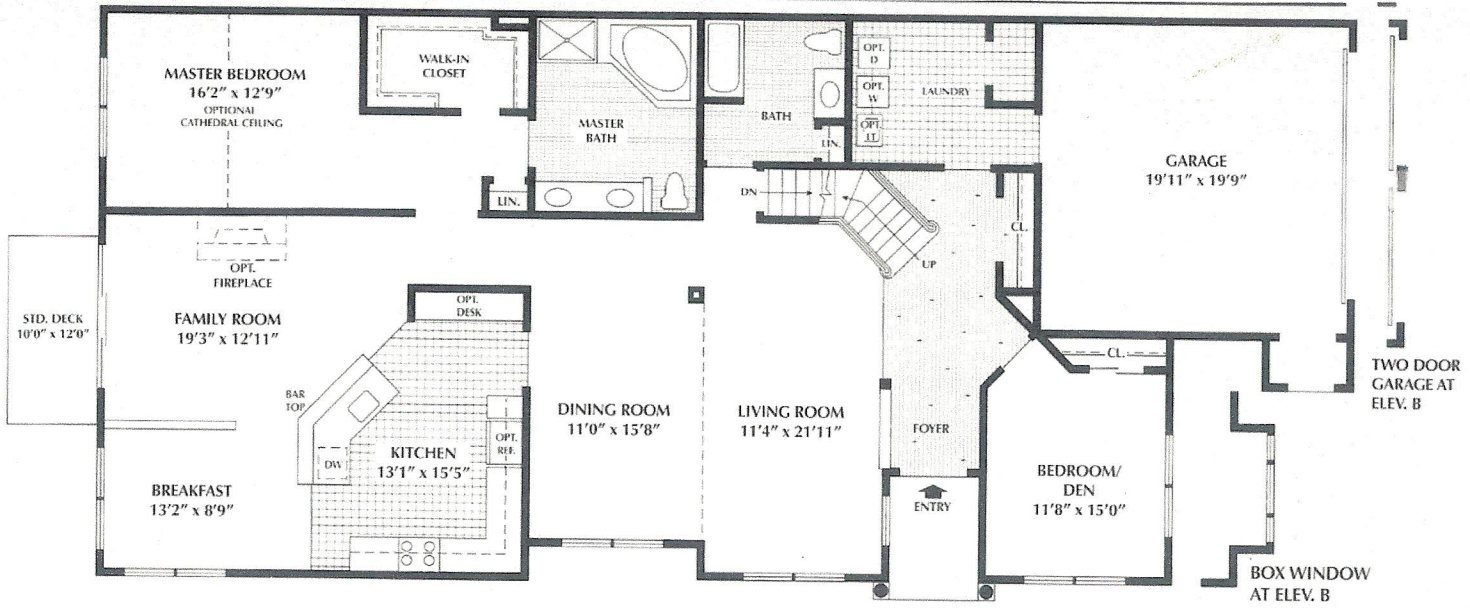

The Roussane

3153 Sq. Ft.
3 Bedrooms
3 Baths
Loft

2 Car Garage 434 Sq. Ft.

SECOND FLOOR

BASEMENT (NOT TO SCALE)

K. HOVNIANIAN'S®
FOUR SEASONS
at **HERSHEY'S MILL**

All dimensions are approximate.
Purchasers must review detailed architectural drawings available in the Sales Office to ensure accuracy and understanding of home chosen. See plans for column locations in basements.

See reverse